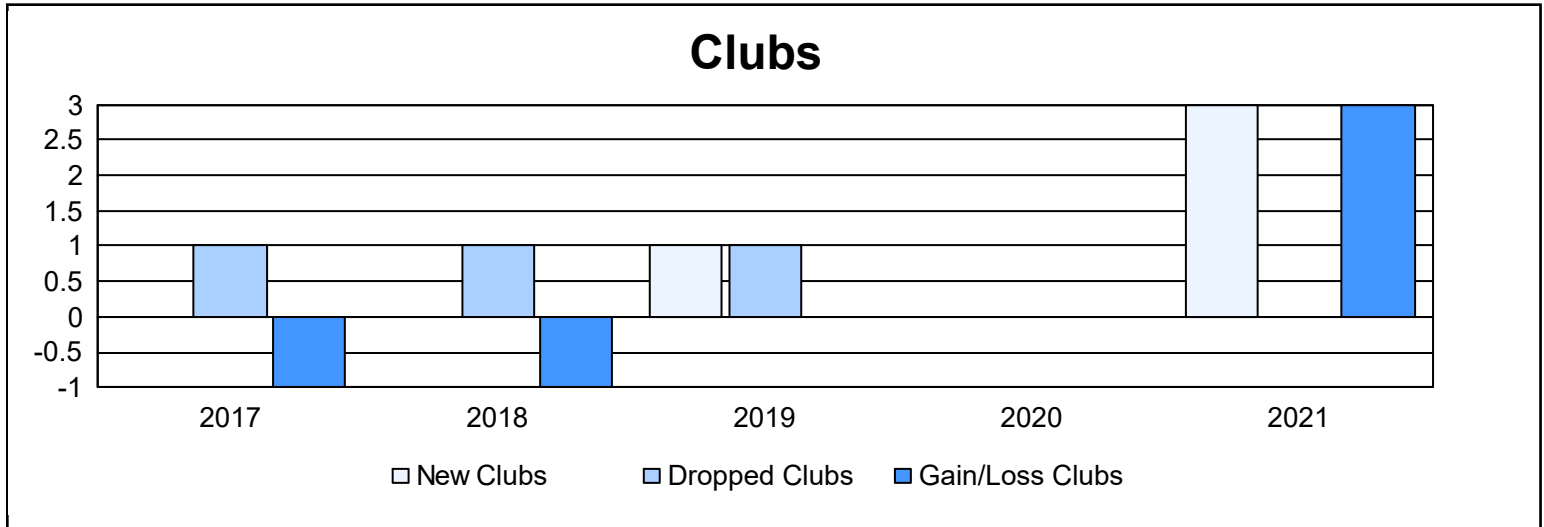

Year	New Clubs	Dropped Clubs	Gain/ Loss Clubs	New Members	Charter Members	Reinstate Members	Transfer Members	Total Member Added	Total Members Dropped	Gain/ Loss Members
2016-2017	0	1	-1	89	2	1	5	97	97	0
2017-2018	0	1	-1	103	0	3	2	108	104	4
2018-2019	1	1	0	99	24	15	5	143	141	2
2019-2020	0	0	0	47	0	1	2	50	101	-51
2020-2021	3	0	3	59	52	2	2	115	102	13
<b>Average</b>	<b>1</b>	<b>1</b>	<b>0</b>	<b>79</b>	<b>16</b>	<b>4</b>	<b>3</b>	<b>103</b>	<b>109</b>	<b>-6</b>

### Membership Composition June 2021 Cumulative