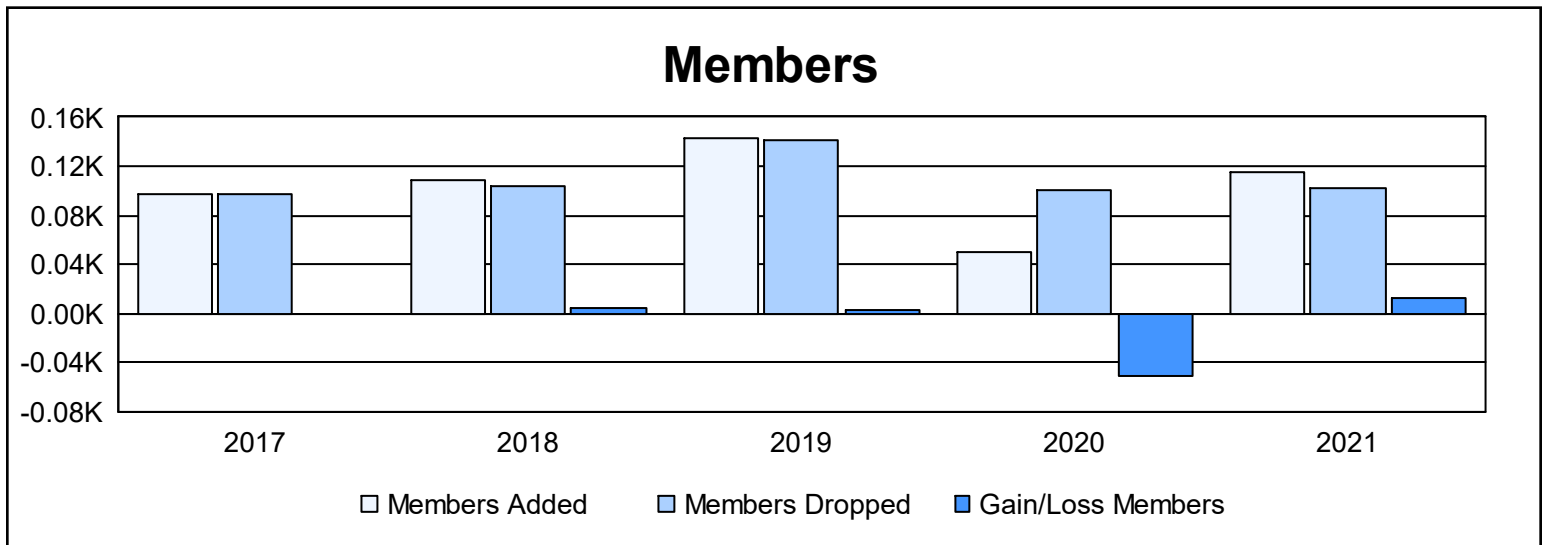

Year	New Clubs	Dropped Clubs	Gain/ Loss Clubs	New Members	Charter Members	Reinstate Members	Transfer Members	Total Member Added	Total Members Dropped	Gain/ Loss Members
2016-2017	0	1	-1	89	2	1	5	97	97	0
2017-2018	0	1	-1	103	0	3	2	108	104	4
2018-2019	1	1	0	99	24	15	5	143	141	2
2019-2020	0	0	0	47	0	1	2	50	101	-51
2020-2021	3	0	3	59	52	2	2	115	102	13
<b>Average</b>	<b>1</b>	<b>1</b>	<b>0</b>	<b>79</b>	<b>16</b>	<b>4</b>	<b>3</b>	<b>103</b>	<b>109</b>	<b>-6</b>

### Membership Composition June 2021 Cumulative